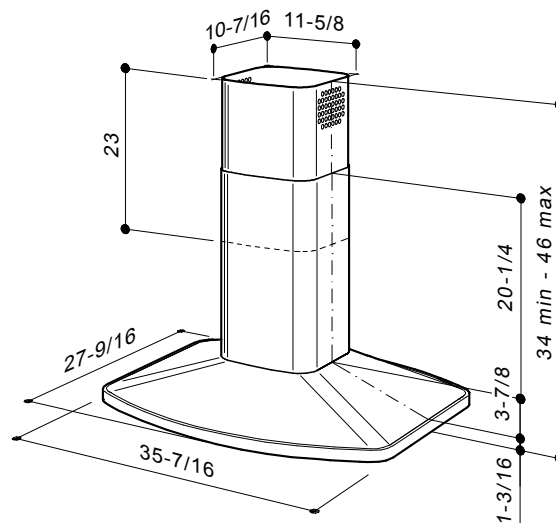

## Broan Elite E54000

**Elegant symmetry from every angle.** Graceful curves and a low-profile design make this island hood at home in any décor.

- Brushed stainless steel finish.
- 35<sup>7</sup>/<sub>16</sub>" x 27<sup>9</sup>/<sub>16</sub>" dimension.
- Multi-speed slide control.
- Four 20-watt halogen lamps included (one level).
- Dishwasher-safe aluminum filters.
- Telescopic flue accommodates 8' to 9' ceilings—flue extension available for ducted and non-ducted applications.\*
- Internal blower delivers 480 CFM.
- Non-ducted kit for indoor recirculation (purchase separately).
- Heat Sentry™ detects excessive heat and adjusts blower speed to high automatically.